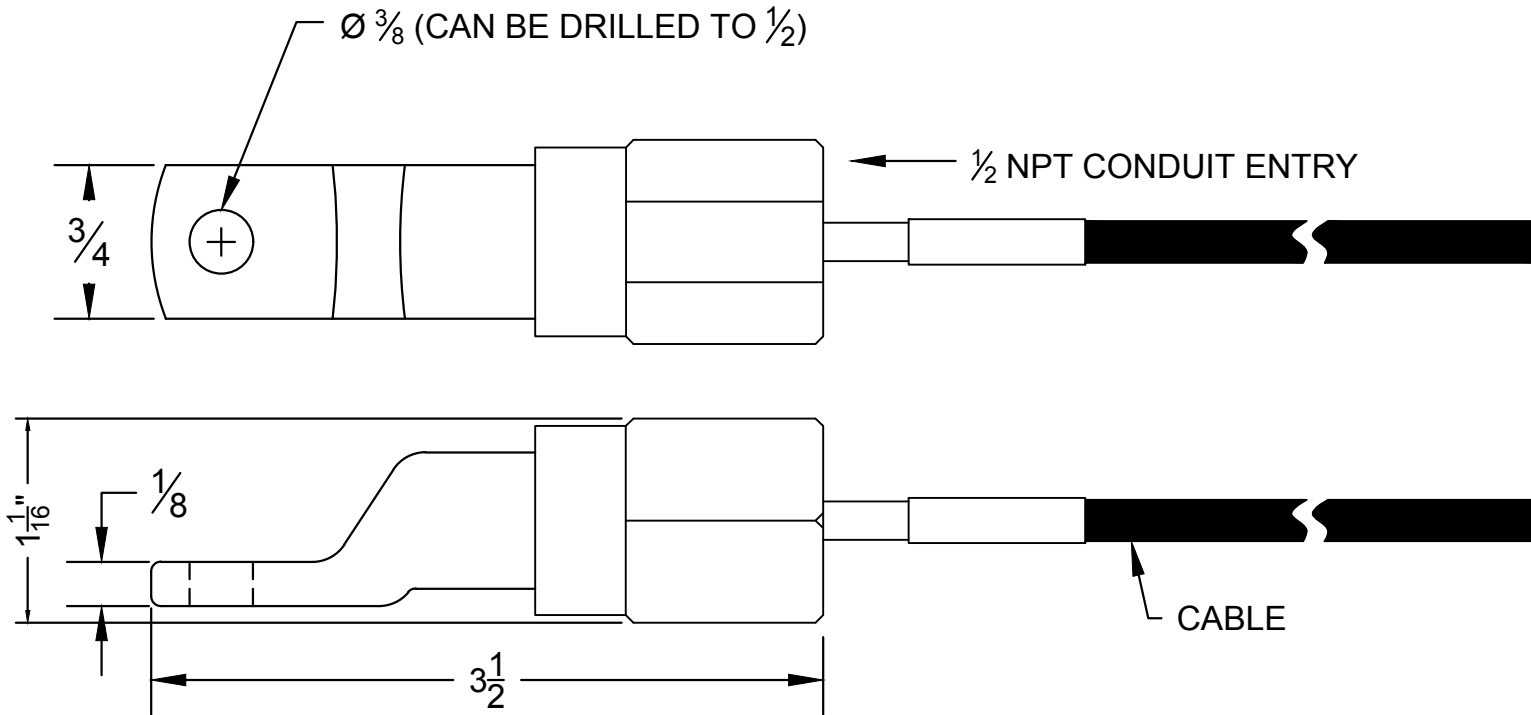

**NOTE:** ALL DIMENSIONS IN INCHES

[www.go4b.com/usa](http://www.go4b.com/usa)

625 Erie Avenue - Morton, IL 61550 USA  
Tel: 309-698-5611 Fax: 309-698-5615

CUSTOMER:

DESCRIPTION:  
KIT-LUG-ADB29

SO # PO # SCALE:

1:1  
REV:

DRAWN: CM	CHECKED:	DRAWING #	1 OF 1
DATE: 11/9/2017	DATE:		0

CHANGE NOTE	REV	DATE	DRAWN	CHECK	DESCRIPTION